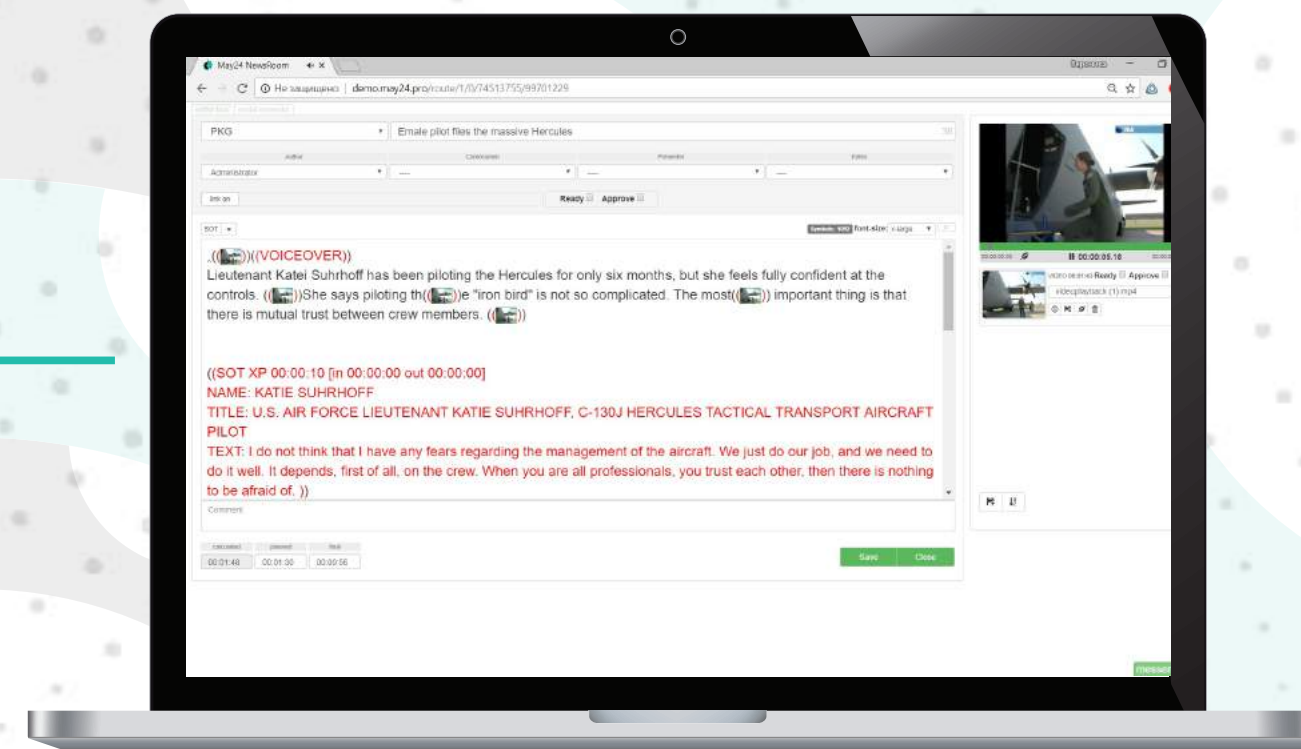

NEWS FLOW

Collection & Ingest

Social media, RSS, private shooting, UGC

Product & Visualisation

for TV, new media and others

Planning & Management

News blocks, stories, trends and events

Release, Rundown & Distribution

Work in a team worldwide: upload, choose, make up, control, publish online, arrange for air

Quick start: at use cloud version does not require installation, you can start working immediately

Multimedia: simultaneous news layout editing for air, website, youtube, and social media