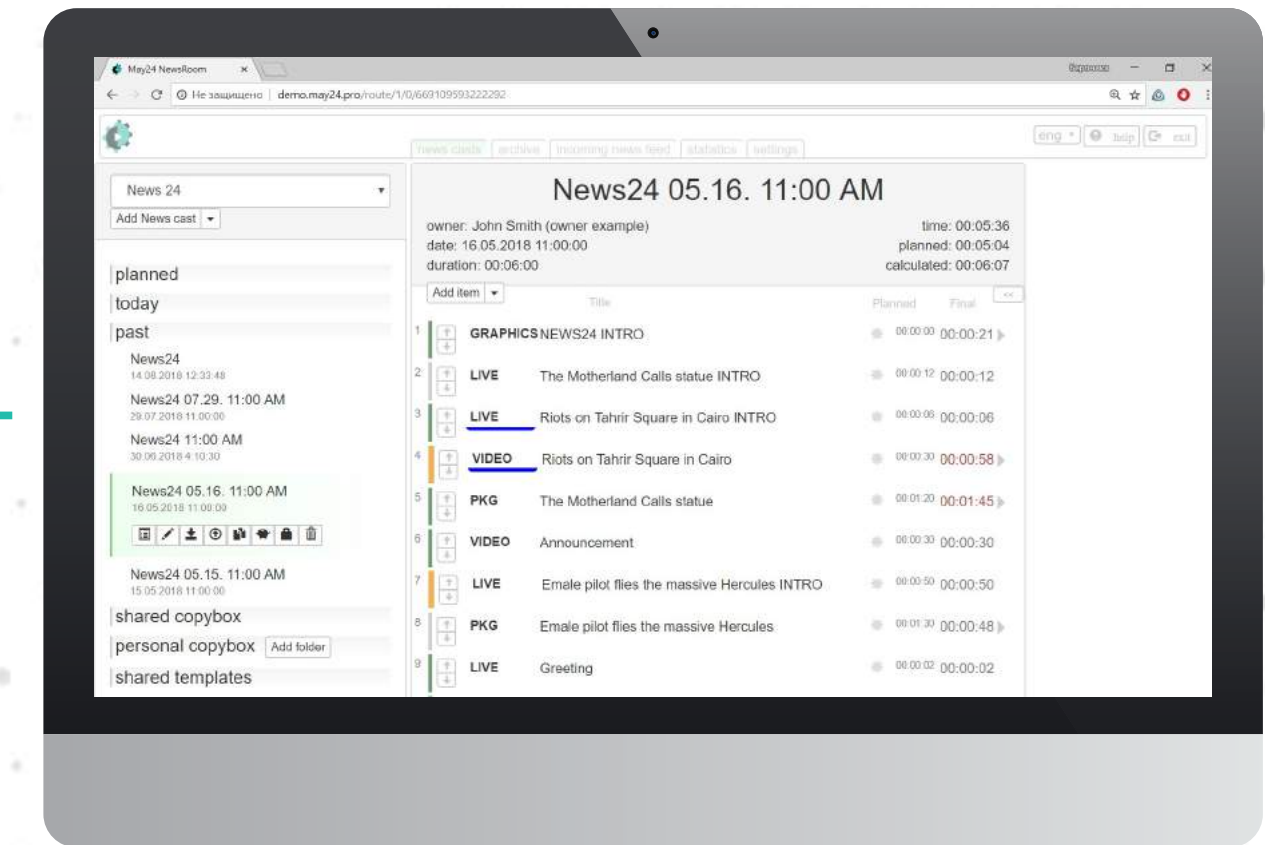

MAY 24

Web-based
Newsroom
software

NEWSROOM AUTOMATION & NEWS MANAGEMENT

Collection, Management, Production, Visualization & Release News Flow.
Distributed. Real-time. Online.
TV newscasts, new media, and others. Simultaneously.

NEWS FLOW

Collection & Ingest

Social media, RSS, private shooting, UGC

Product & Visualisation

for TV, new media and others

Planning & Management

News blocks, stories, trends and events

Release, Rundown & Distribution