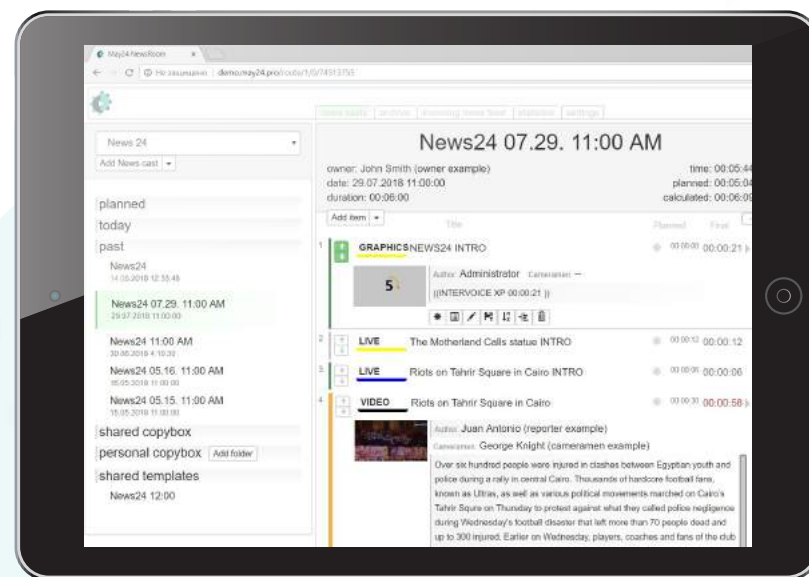

MAY 24

Web-based
Newsroom
software

NEWSROOM AUTOMATION & NEWS MANAGEMENT

Collection, Management, Production, Visualization & Release News Flow.
Distributed. Real-time. Online.
TV newscasts, new media, and others. Simultaneously.

NEWS FLOW

Collection & Ingest

Social media, RSS, private shooting, UGC

Product & Visualisation

for TV, new media and others

Planning & Management

News blocks, stories, trends and events

Release, Rundown & Distribution

Work in a team worldwide: upload, choose, make up, control, publish online, arrange for air

Quick start: at use cloud version does not require installation, you can start working immediately

Multimedia: simultaneous news layout editing for air, website, youtube, and social media

Easy to use: simple interface, intuitive usage, clear logic

ONLINE NEWSFLOW EDITING AND VISUALIZATION SOFTWARE

638 Installations for **19** years in media

Comprehensive functionality for
TV newscasts editing